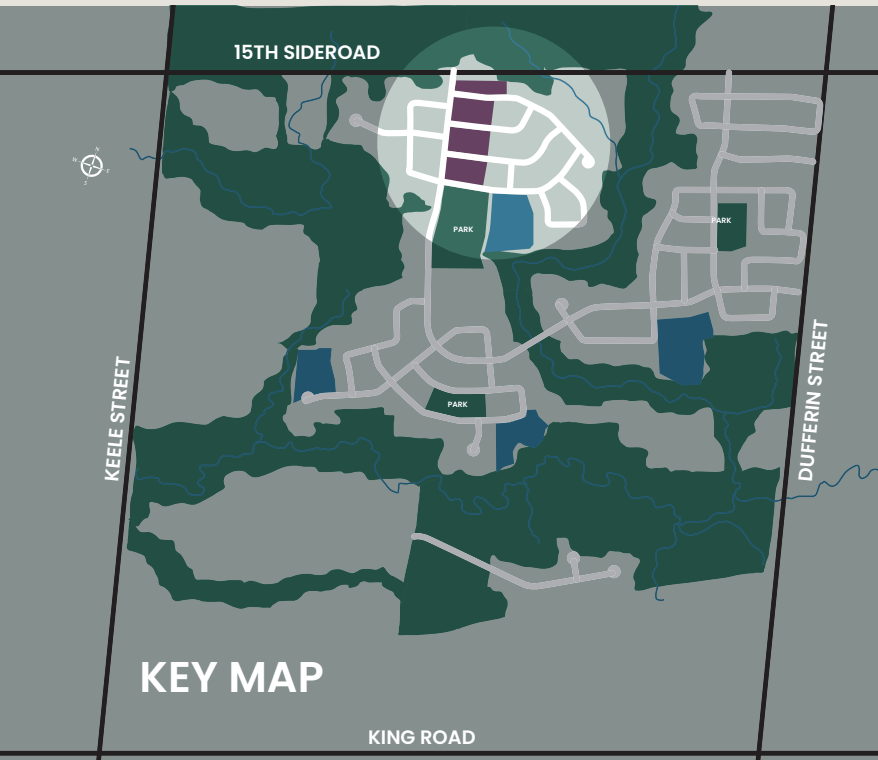

KING'S CALLING

KING CITY

SITE PLAN | NORTH

**Kc.**  
**KING'S CALLING**  
 KING CITY

42' DETACHED

45' DETACHED

50' DETACHED

**F** FERNBROOK HOMES    **Z** ZANCOR HOMES

— NEW RELEASE

**MB** PROPOSED MAILBOX

— PROPOSED MULTI-USE PATH

**Fernbrook**  
HOMES

**ZANCOR**  
HOMES